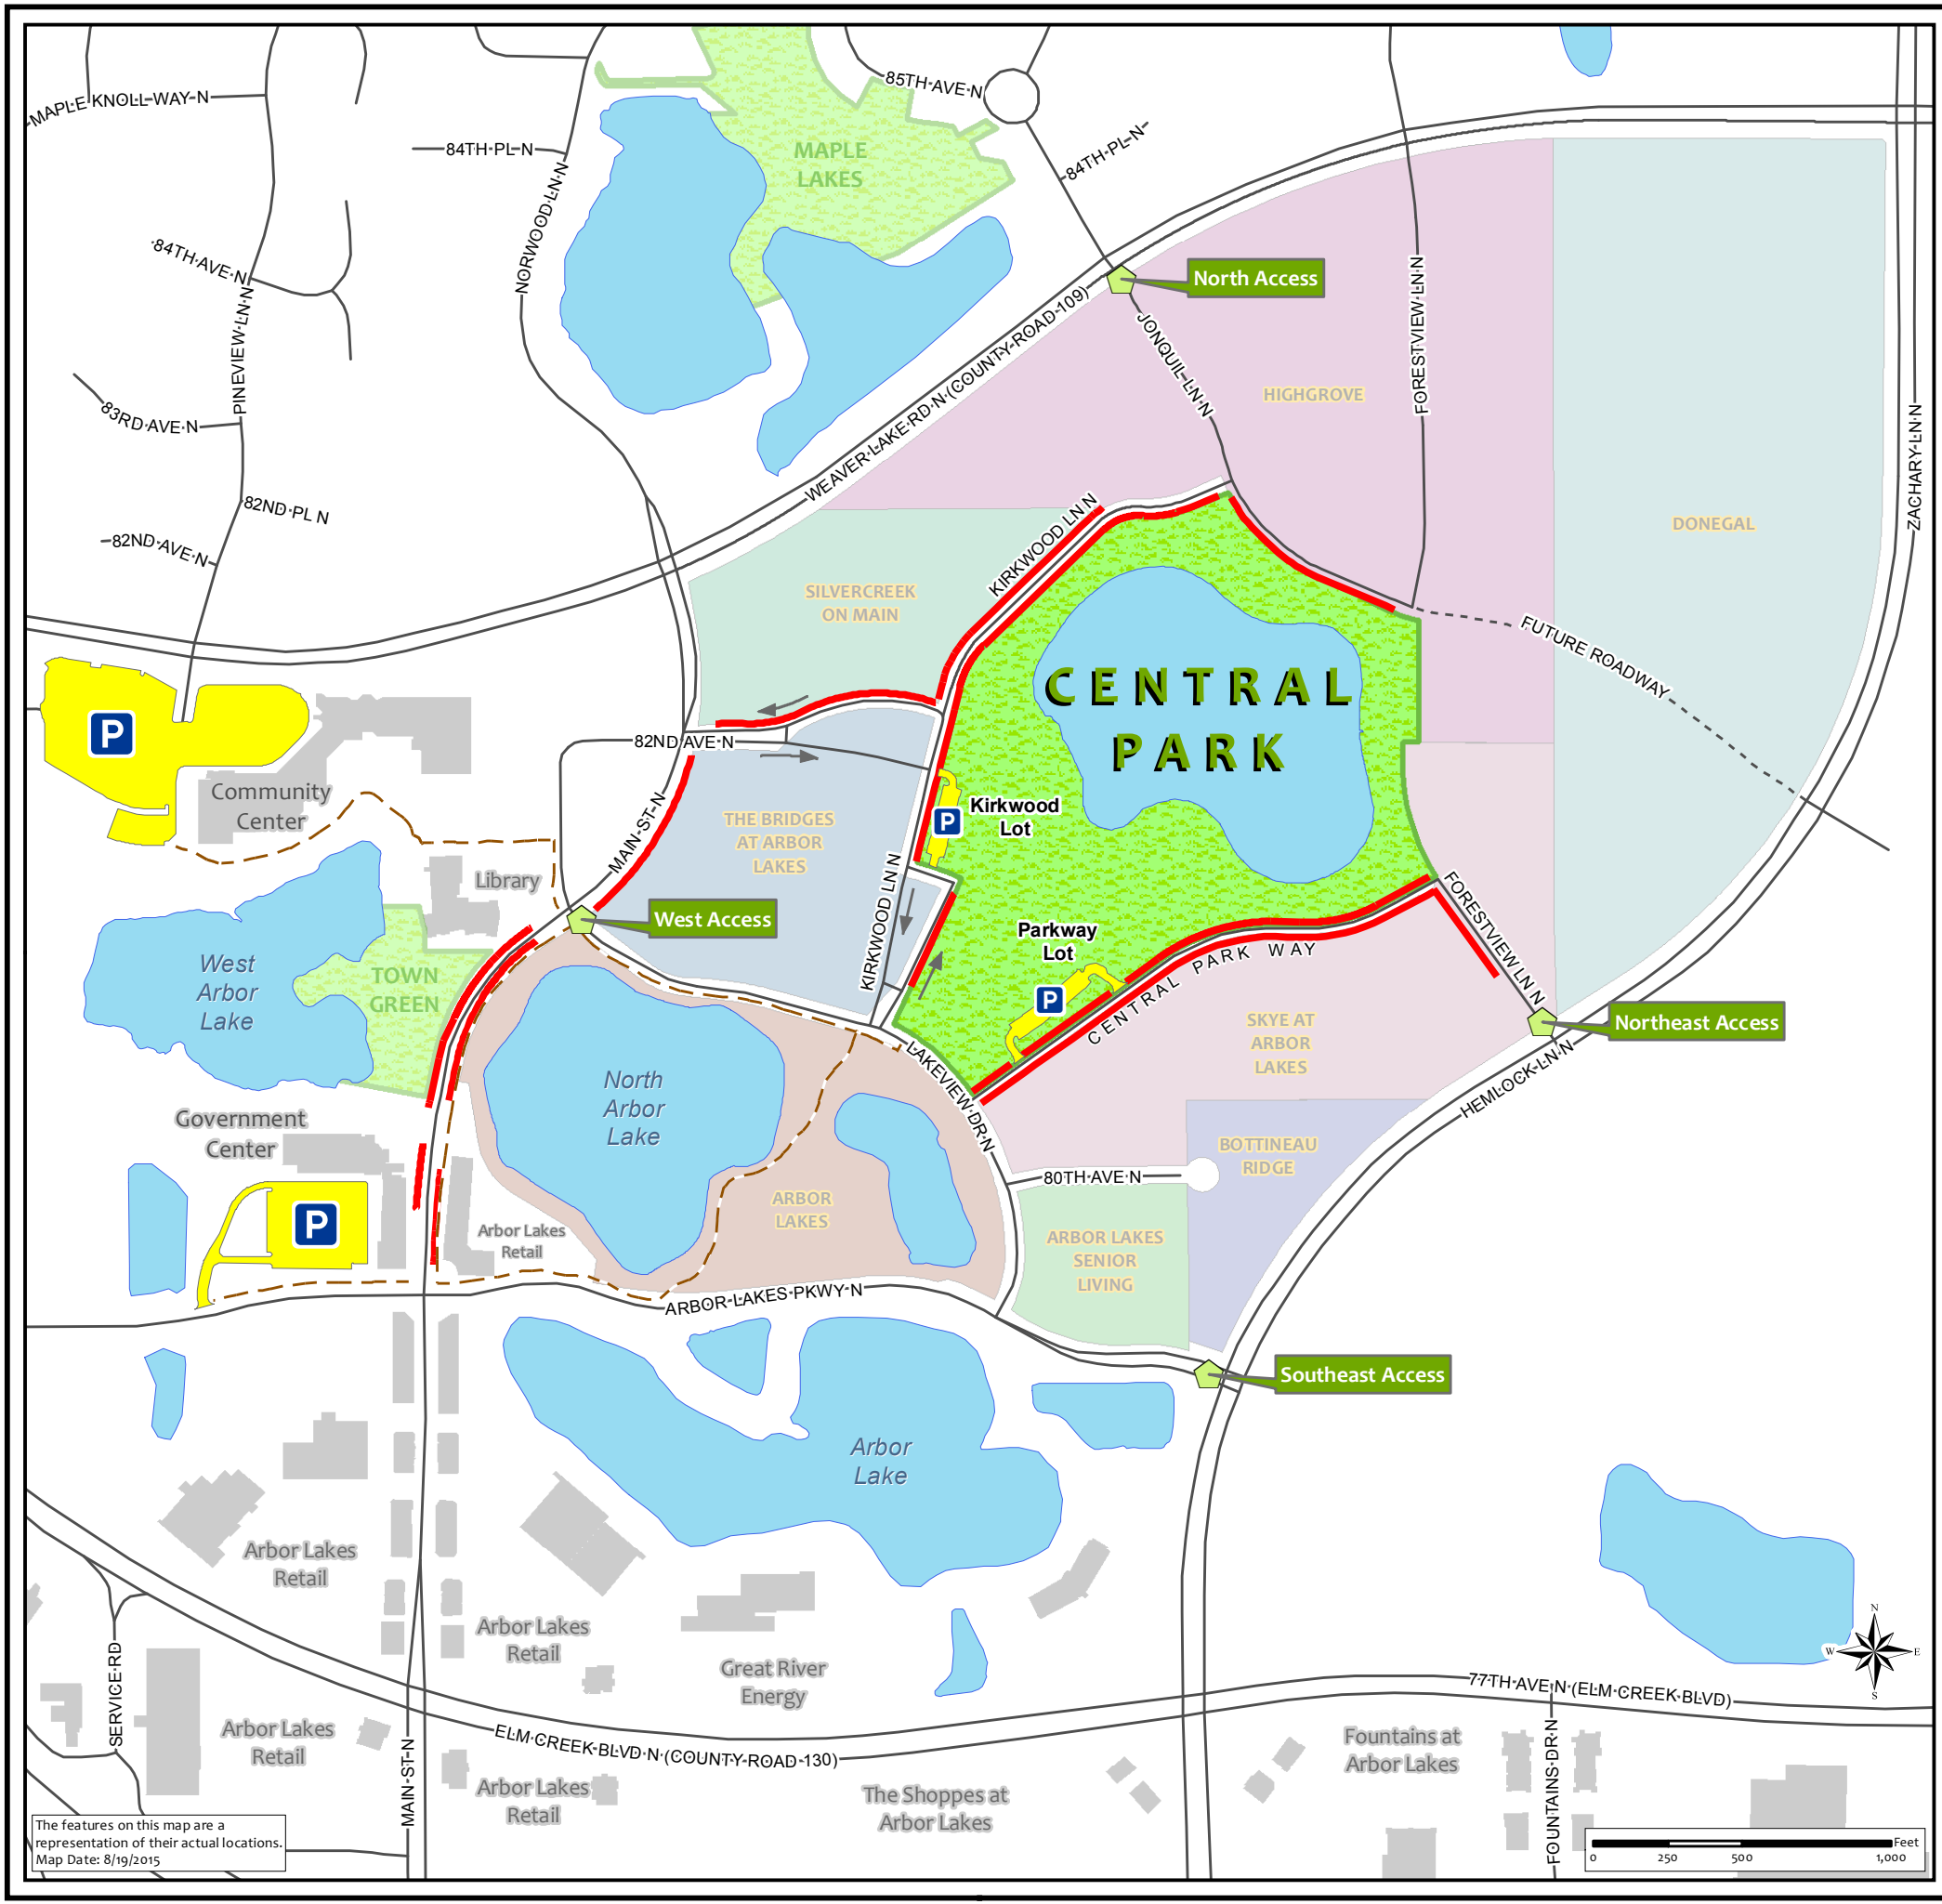

CENTRAL PARK OF MAPLE GROVE

Access and Parking Guide

 Central Park Access Points

 Parking Lots

 Trail Access from Lots

 Street Parking

 One Way Street

Please be respectful of our neighbors:
1) Park in designated locations only when visiting Central Park; and
2) Adhere to all signs and markings on public streets.

12000 Central Park Way
Maple Grove, MN 55369

The features on this map are a representation of their actual locations.
Map Date: 8/19/2015