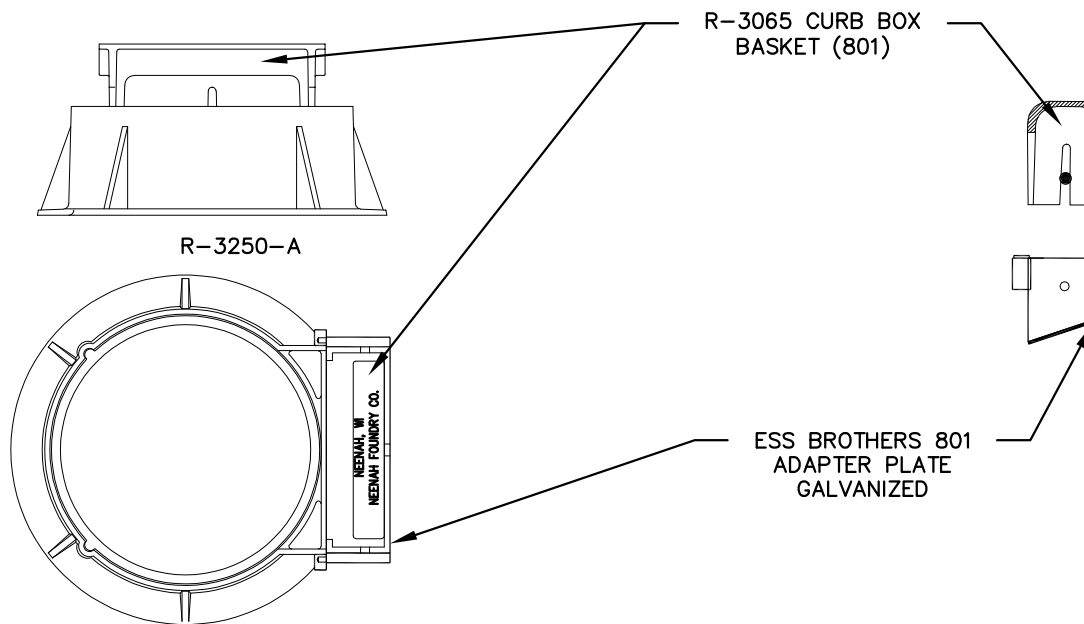

R-3250-A

NOTES:

R-3065 CURB BOX BASKET (801)

ESS BROTHERS 801 ADAPTER PLATE GALVANIZED TO EXISTING R-3250-A

CATCH BASIN CASTING R-3250-A CURB BOX ADAPTER

CITY OF MAPLE GROVE ENGINEERING & PUBLIC WORKS DEPARTMENTS

STANDARD PLATE # STS-6

LAST REVISION
NOVEMBER 2014